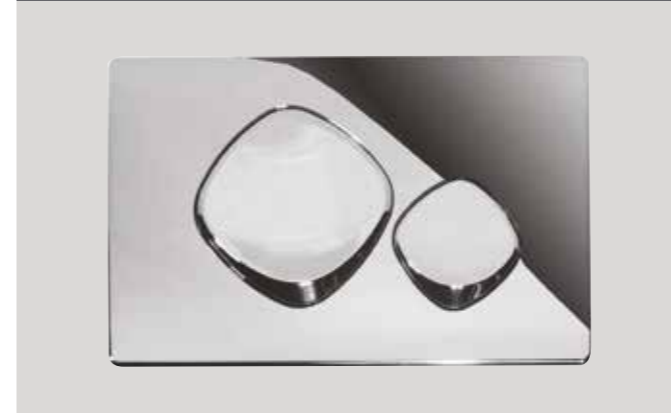

Code	Description	RRP
INST-FRWC-1180	1.18m WC Frame with dual flush cistern	£303.00

9CM SLIMLINE WC FRAME WITH DUAL FLUSH CISTERN

580mm wide  
 Height adjustable between 1180mm - 1300mm  
 Depth adjustable between 90mm - 110mm  
 Front access only  
 Suitable for all press panels

Code	Description	RRP
INST-FRWC-118S	9cm Slimline WC Frame with dual flush cistern	£345.00

INSTINCT®

TONE - CHROME

LOOK - CHROME

ZING - CHROME

MUSE - CHROME

TONE - SATIN

TONE - BLACK